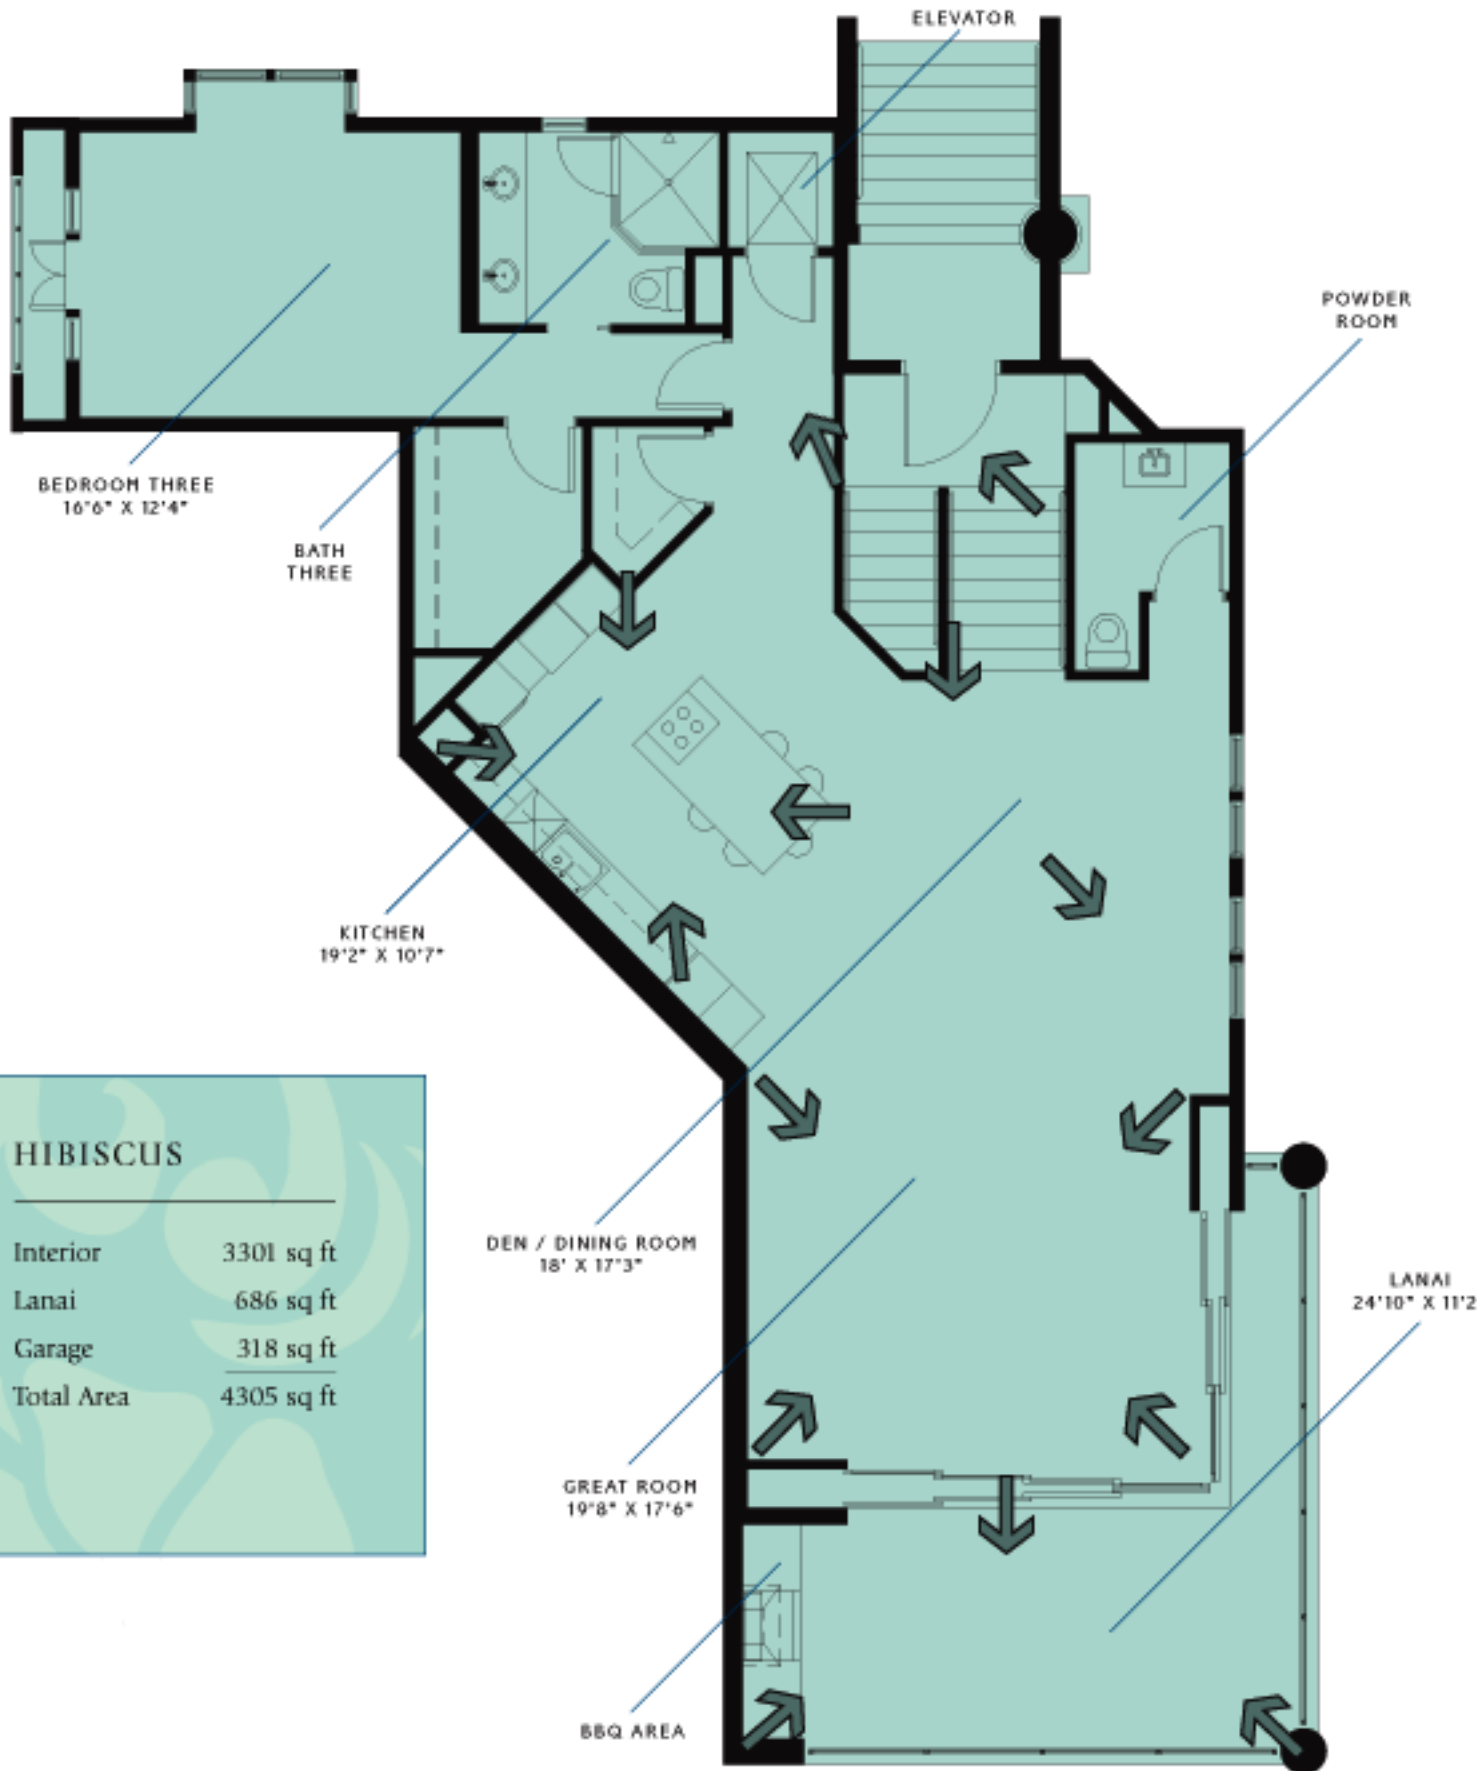

FIRST FLOOR

HIBISCUS

Interior	3301 sq ft
Lanai	686 sq ft
Garage	318 sq ft
Total Area	4305 sq ft